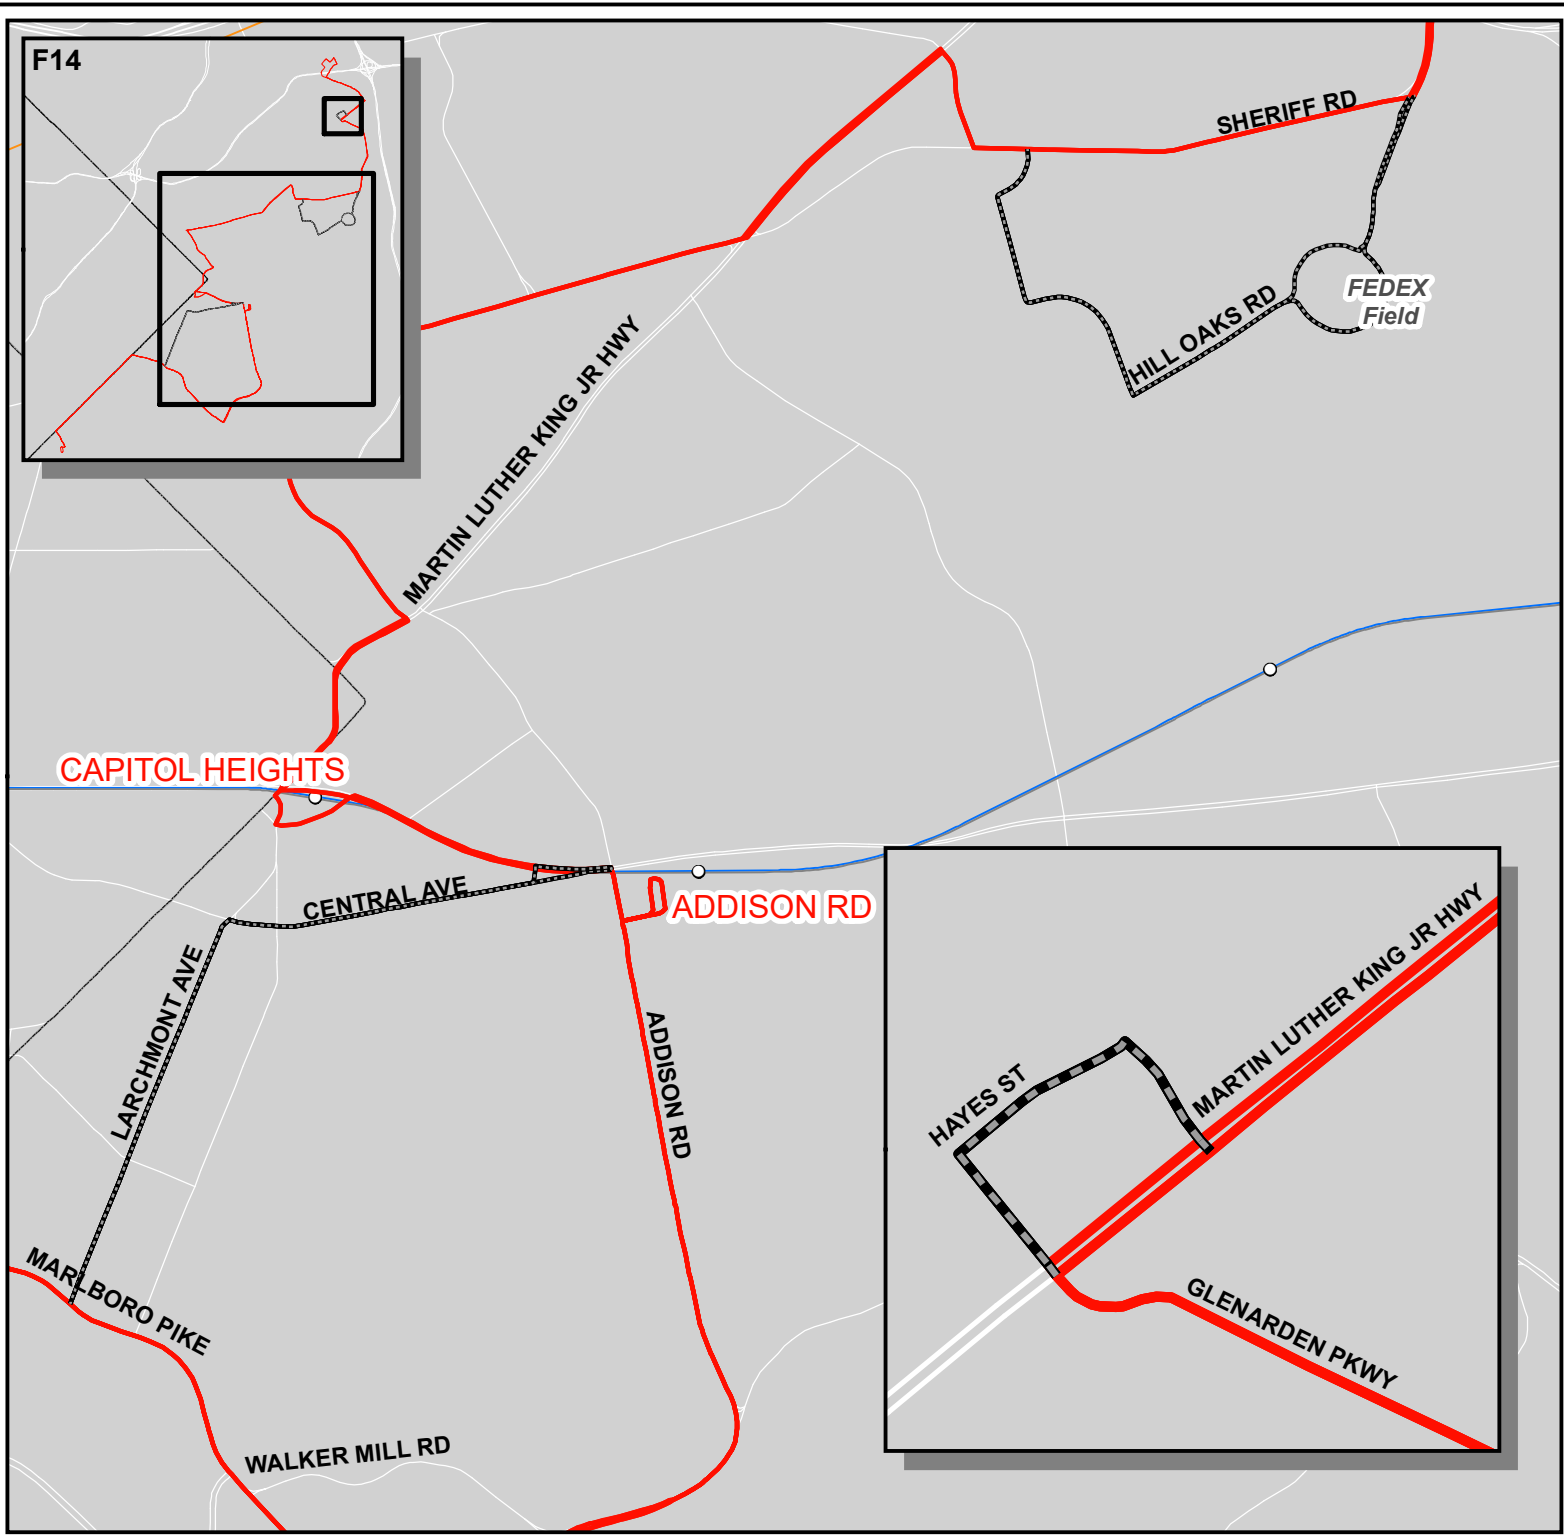

# Metrobus Snow Detour Map

**F14**

Sheriff Road-  
Capitol Heights Line

## Legend

-  Not Served During Snow
-  F14 Snow Service
-  Roads

Winter 2023-2024

CAPITOL HEIGHTS

ADDISON RD

SHERIFF RD

HILL OAKS RD

FEDEX Field

MARTIN LUTHER KING JR HWY

CENTRAL AVE

LARCHMONT AVE

MARLBORO PIKE

WALKER MILL RD

HAYES ST

MARTIN LUTHER KING JR HWY

GLENARDEN PKWY